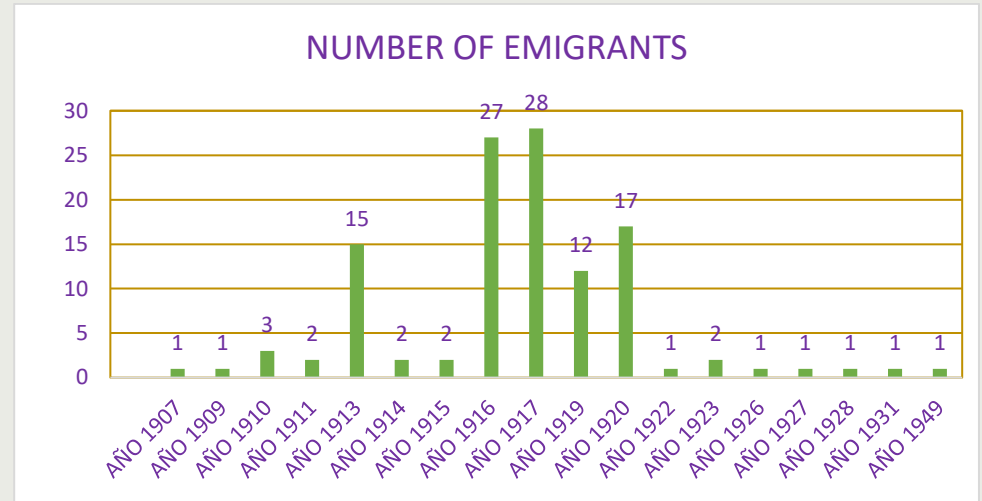

## EMIGRANTS OF JABALOYAS/ARROYOFRÍO TO THE EEUU AND MEXICO

YEAR OF EMIGRATION	NUMBER OF EMIGRANTS
YEAR 1907	1
YEAR 1909	1
YEAR 1910	3
YEAR 1911	2
YEAR 1913	15
YEAR 1914	2
YEAR 1915	2
YEAR 1916	27
YEAR 1917	28
YEAR 1919	12
YEAR 1920	17
YEAR 1922	1
YEAR 1923	2
YEAR 1926	1
YEAR 1927	1
YEAR 1928	1
YEAR 1931	1
YEAR 1949	1